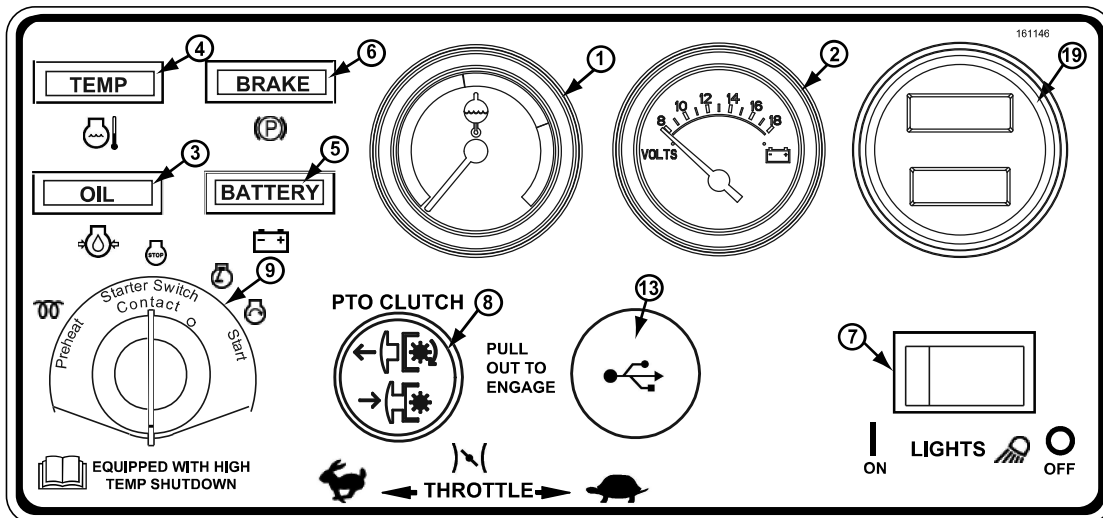

# WIRING DIAGRAM - 725DT<sup>6</sup>

Item No.	Order No.	Description	Item No.	Order No.	Description
	605890	Wiring Assembly		162341	Decal - Fuse
	161146	Decal – Console	18	181456	Fuse 30 Amp Auto ATM
1	141165	Coolant Temperature Gauge		181453	Fuse 15 Amp Auto ATM
2	141203	Voltmeter Gauge		181452	Fuse 10 Amp Auto ATM
3	182327	Oil Indicator Light		181451	Fuse 7.5 Amp Auto ATM
4	182328	Temperature Indicator Light	19	141122	Hour Meter / Fuel Gauge
5	182325	Battery Indicator Light	20	183894	Brake Switch
6	182326	Brake Indicator Light	21	180130	Battery – 12V
7	184179	Light Switch		243309	Bolt .375-16 x .375 Washer Head
8	183925	Clutch Switch	22	180313	Battery Cable 14"
9	183827	Ignition Switch		425223	Battery Terminal Boot
	101106	Key Ignition - Double Notch Kubota		425219	Starter Terminal Boot
10	183860	Safety Switch – Rt. Steering		425215	Alternator Terminal Boot
	720160	Rt. Steering Switch Mount	23	180282	Ground Cable 20"
11	183860	Safety Switch – Lt. Steering	24	184217	Module – Switch Interlock
	720161	Lt. Steering Switch Mount	25	141224	Temperature Sender
12	182262	Worklamp - LED Mini	26	423690	Spacer - PC Board Support
13	141625	Receptacle - USB Charging	27	101046	Fuel Solenoid
	141626	Cap - USB Receptacle	28	388840	Cable Assembly
	141627	Plug - USB Receptacle	29	184973	Weather Pack Connector (Opt.)
14	604880	Regulator Fuse Inline Holder	30	722748	Mount - Tilt Switch (Optional)
	181475	Fuse 40 Amp Auto	31	144950	Hydraulic Solenoid (Optional)
15	183871	Seat Safety Switch	32	183710	Tilt Switch (Optional)
16	184266	Relay	33	183940	Push Button Switch (Optional)
17	181725	Fuse Block ATM		183954	Toggle Switch (Optional)
	181726	Cover - Fuse Block	34	184907	2 Terminal Connector
	270821	Bolt - Hex Flange M6		141236	Fuel Sender - Electric
	184985	Cable Seal 5mm			
	184986	Cavity Plug 6.2mm			

# WIRING DIAGRAM - 725DT<sup>6</sup>