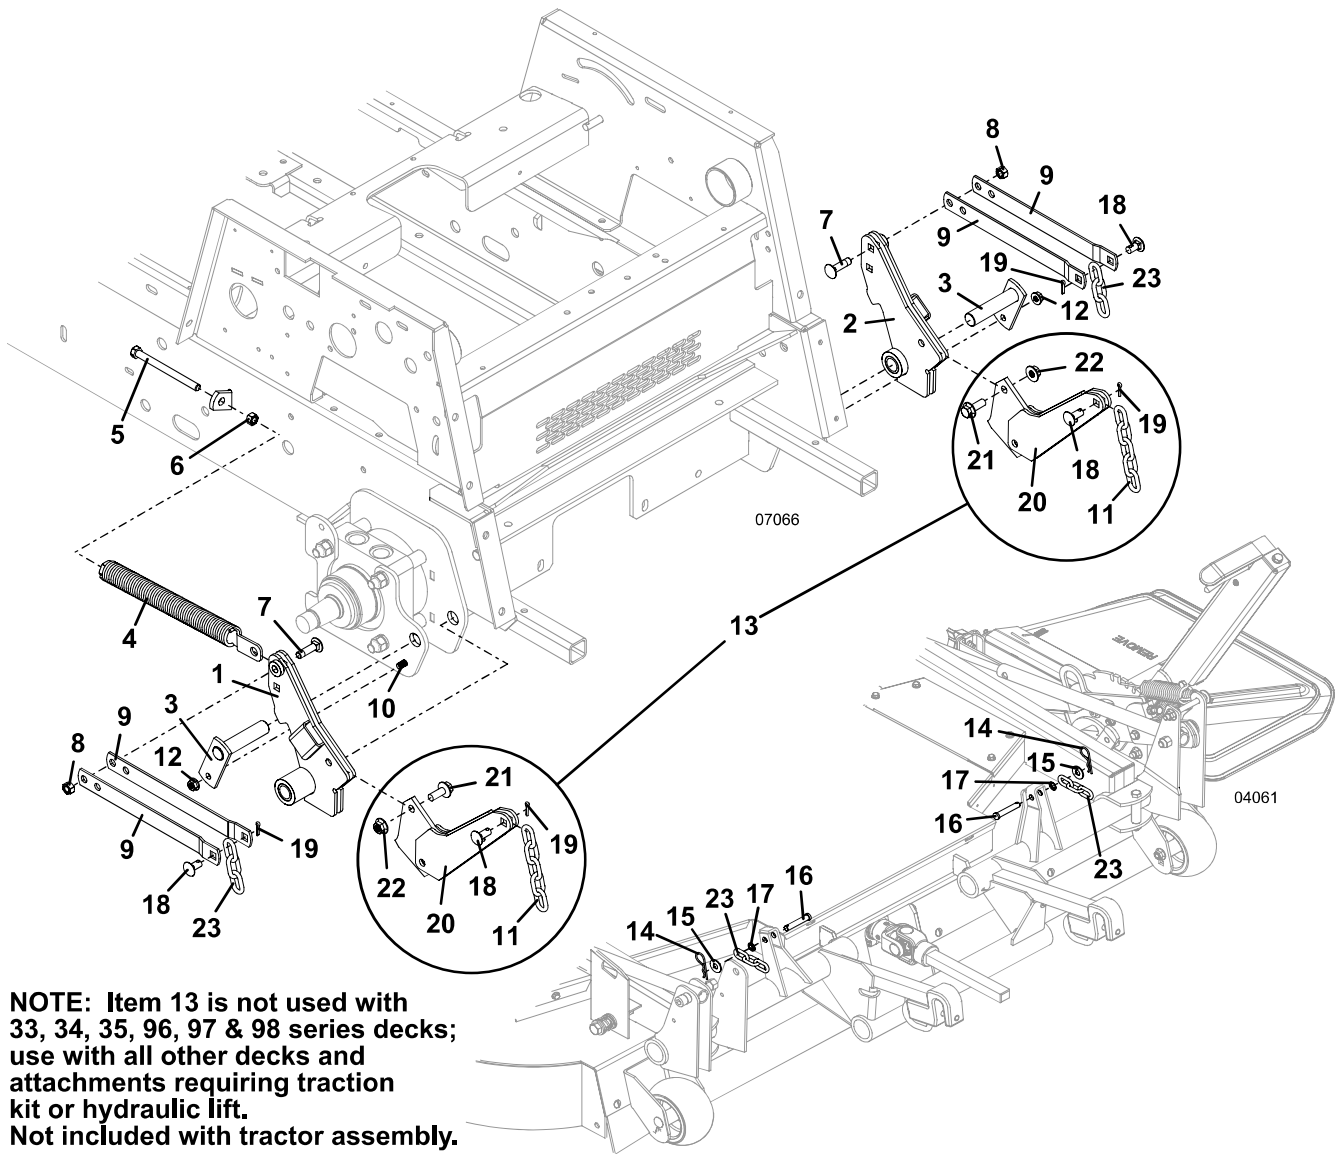

# TRACTION KIT

**NOTE: Item 13 is not used with 33, 34, 35, 96, 97 & 98 series decks; use with all other decks and attachments requiring traction kit or hydraulic lift. Not included with tractor assembly.**

Item No.	Order No.	Description	Item No.	Order No.	Description
1	603699	Rocker w/Bearing Rt.	12	253035	Whiz Nut .312-18
	121764	Oilite Bearing	13	604708	Rocker Arm Extension Kit (opt.) (includes 2 each of items 11 & 18-22)
2	603700	Rocker w/Bearing Lt.	14	260523	Hair Pin .094 x 2
	121764	Oilite Bearing	15	257040	Washer .375
3	644635	Pin	16	261362	Clevis Pin .375 x 1.75
4	604838	Spring Assembly	17	262950	Push-on Retainer
5	243395	Bolt .375-16 x 4.5 Full Thread	18	261339	Clevis Pin .375 x .875 Sq. Shank
6	254450	Nut .375-16	19	260648	Cotter Pin .125 x .5
7	247254	Carriage Bolt .375 x 1.375 Special	20	644706	Extension - Rocker Arm
8	253890	Lock Nut .375-16	21	253203	Whiz Bolt .375-16 x 1
9	732410	Lift Strap	22	253043	Whiz Nut .375-16
10	253192	Whiz Bolt .312-18 x .75	23	820317	Lift Chain (3 Links)
11	820320	Lift Chain (5 links)			