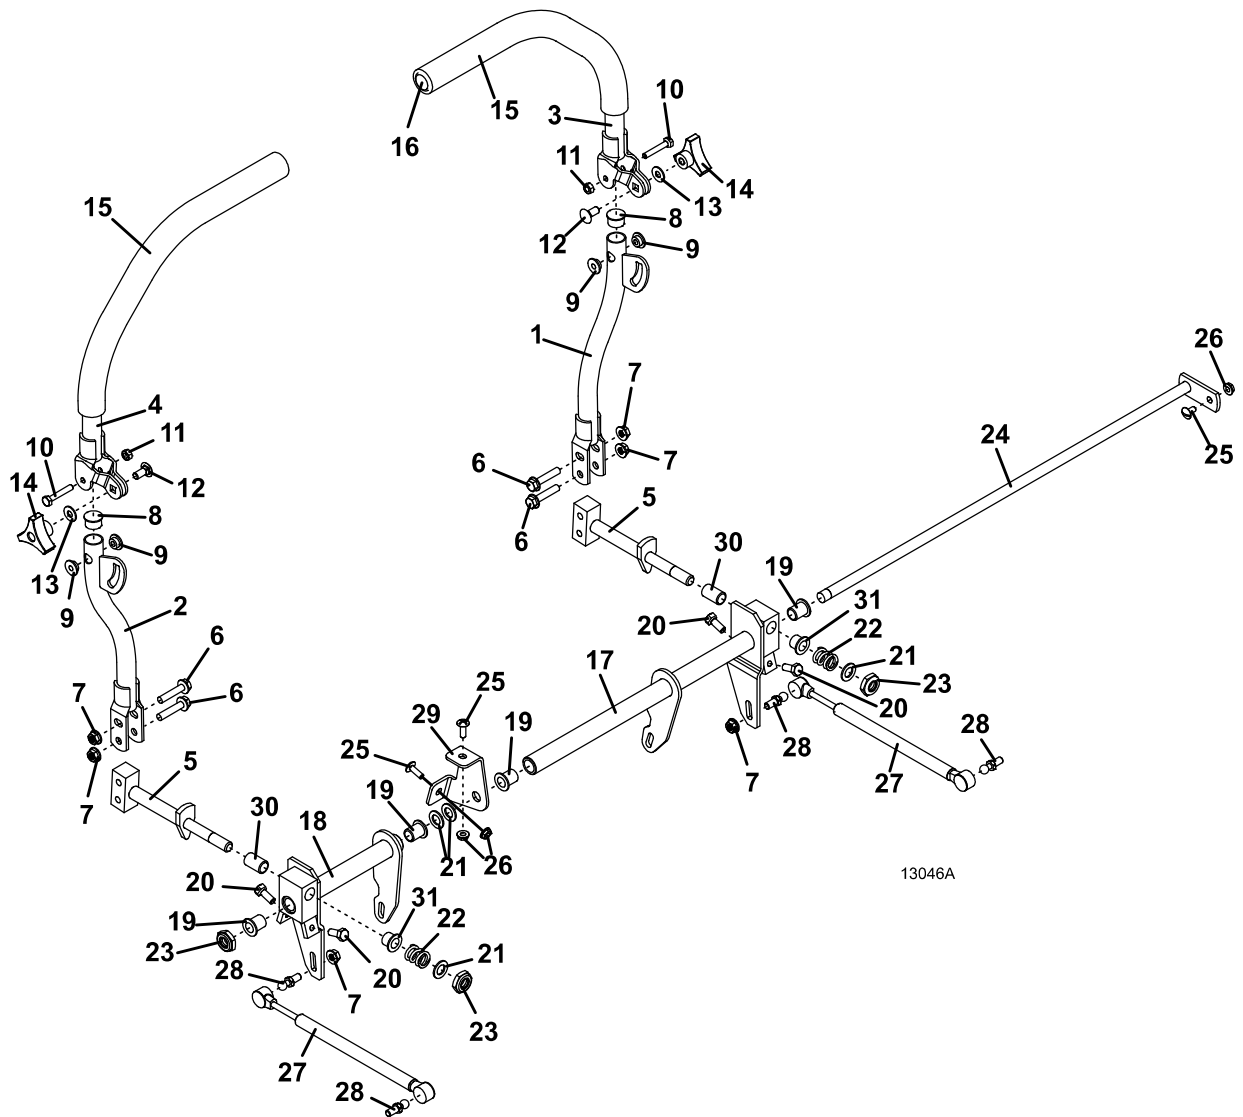

# STEERING ASSEMBLY

Item No.	Order No.	Description	Item No.	Order No.	Description
1	645748	Steering Lever – Lower Rt.	17	604608	Pivot w/Stop & Bearings Rt. (includes items 19, 20, 30 & 31)
2	645749	Steering Lever – Lower Lt.	18	604609	Pivot w/Stop & Bearings Lt. (includes items 19, 20, 30 & 31)
3	645744	Steering Lever – Upper Rt.	19	422559	Sleeve Bearing w/Flange
4	645745	Steering Lever – Upper Lt.	20	243197	Stop Bolt .312-18 x .75
5	643926	Steering Lever Mount	21	257063	Nylon Washer
6	253195	Whiz Bolt .312-18 x 1.5	22	283324	Compression Spring
7	253035	Whiz Nut .312-18	23	253470	Nut .5-13 Nylon Insert
8	422063	Plug – Nylon .75	24	644601	Steering Pivot
9	422508	Step Bushing	25	253179	Whiz Bolt .25-20 x .75 Phil Truss
10	243035	Bolt .25-20 x 1.5	26	253025	Whiz Nut .25-20
11	253850	Nut .25-20 – Lock	27	285032	Damper with Ball Socket
12	247130	Carriage Bolt .312 x .75	28	265680	Ball Stud
13	257019	Washer .25 – Hard	29	729700	Support – Steering Rod
14	252858	Thumb Screw .312-18 3 Prong	30	422557	Sleeve Bearing
15	422179	Grip – Foam	31	422556	Sleeve Bearing w/Flange
16	422095	Vinyl Cap			