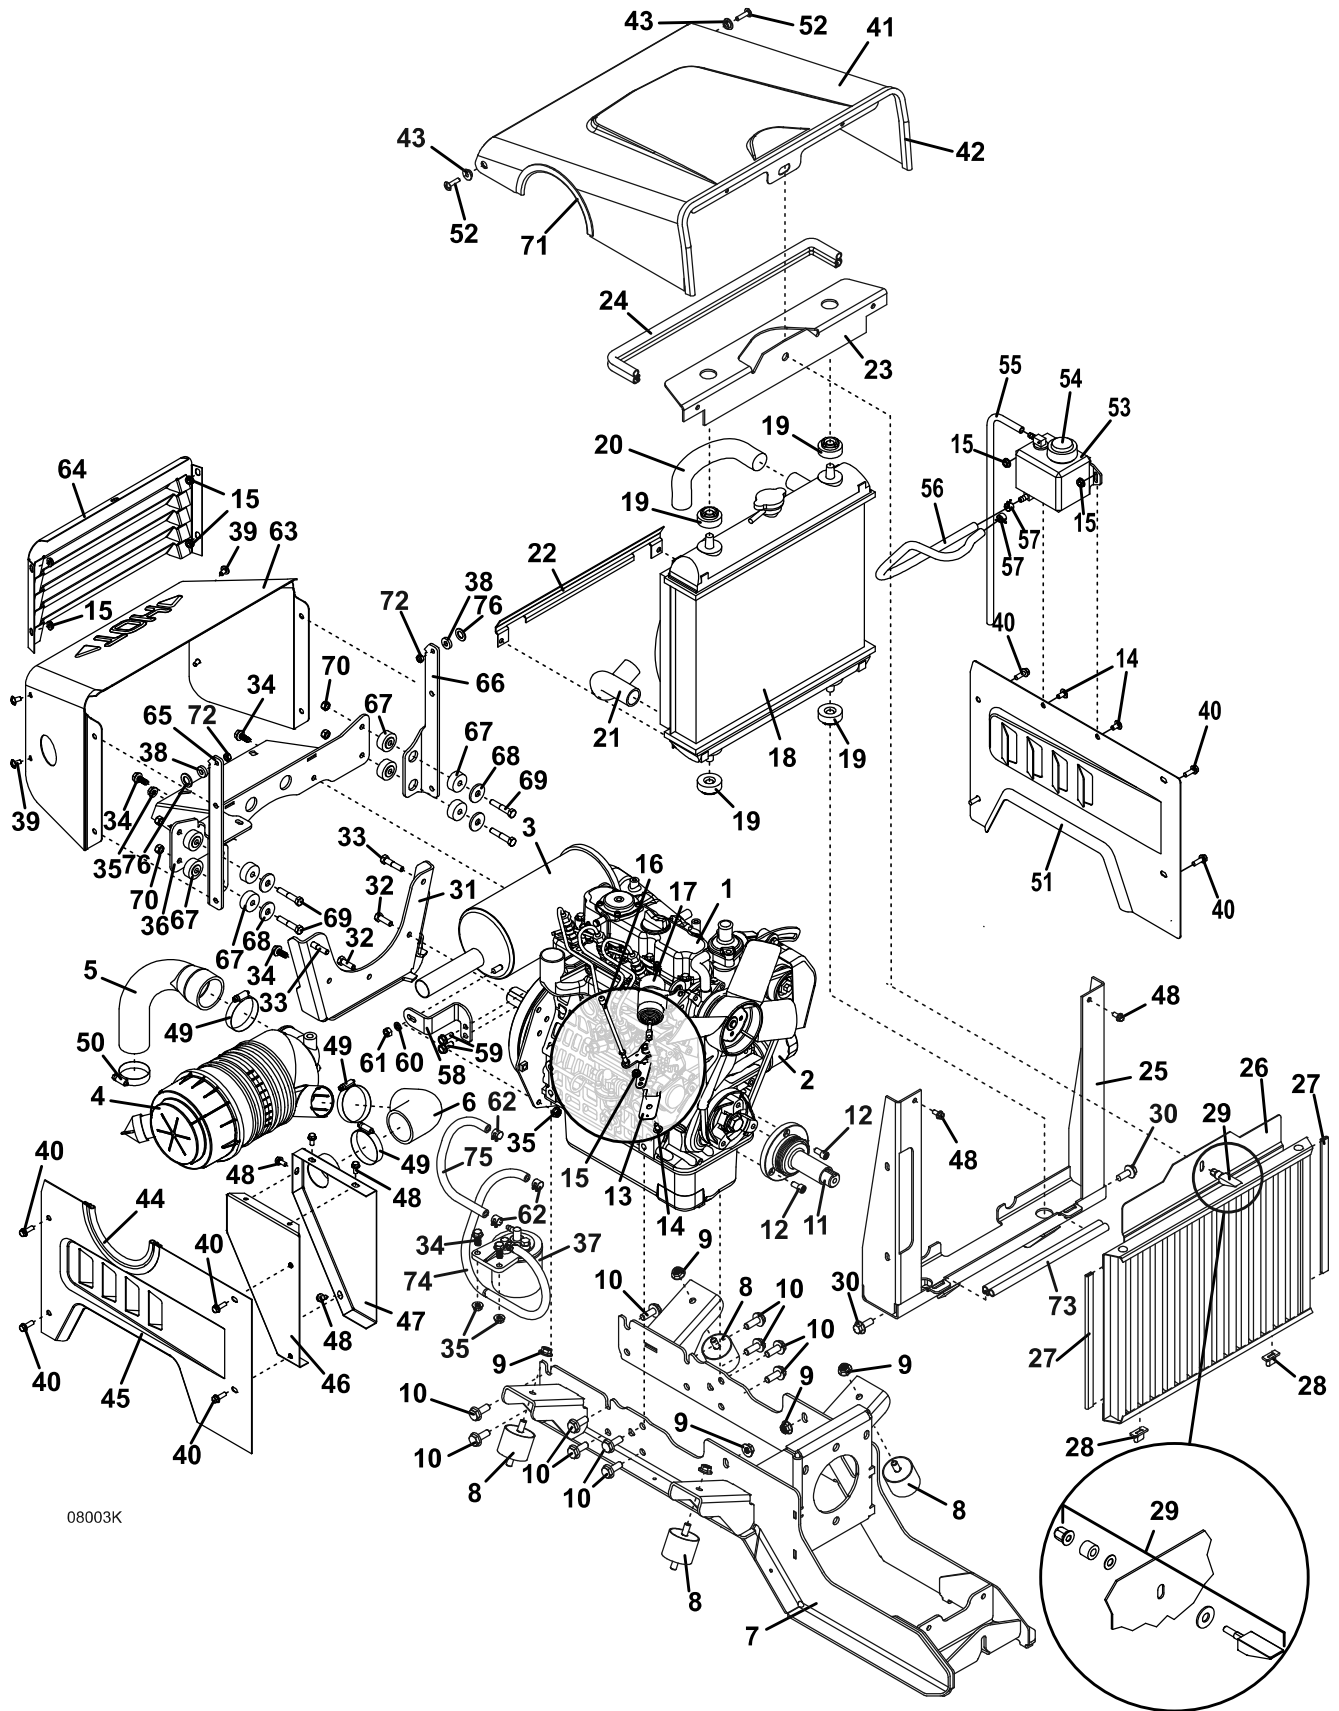

ENGINE ASSEMBLY

Item No.	Order No.	Description	Item No.	Order No.	Description
1	100179	Engine – Kubota Diesel	38	901324	Spacer – Hood Hinge
2	100800*	Oil Filter (Kubota 70000-15241)	39	253180	Bolt .25-20 x .5 Phil Truss
3	101235	Muffler	40	253175	Whiz Bolt .25-20 x .75
	101040	Muffler Gasket	41	644438	Hood – Engine
4	100207	Air Cleaner	42	822639	Hood Trim – Front
	100936	Air Filter HD	43	422508	Step Bushing .255 x .5 x .25
	100937	Air Filter Inner HD	44	822513	Trim Seal – Air Cleaner
5	424526	Hose – Breather/Manifold	45	722920	Hood Side - Right
6	424520	Hose – Breather Inlet	46	644066	Box Mount – Air Intake
7	644879	Mount – Drive Train	47	644059	Box – Air Intake
8	424073	Vibration Isolator	48	253173	Whiz Bolt .25-20 x .5
9	253043	Whiz Nut .375-16	49	280305	Hose Clamp – Screw Type 2.75
10	271121	Flange Bolt M10 x 1.25 x 20	50	280303	Hose Clamp – Screw Type 2.25
11	824414	Shaft – Kubota Front	51	762521	Hood Side - Left
12	270075	Socket Head Screw M8 x 1.25x1.25x16	52	253181	Bolt .25-20 x 1 Phil Truss
13	723063	Extension – Throttle Linkage	53	604340	Expansion Tank Assembly (includes item 54 & O-ring)
14	253176	Whiz Bolt .25-20 x .5			
15	253025	Whiz Nut .25-20	54	421990	Cap
16	246880	Manual Stop Lever Extension		425550	O-Ring
	422092	Vinyl Cap .187 x .5 Red	55	821748	Hose – Tank Overflow
17	101046	Fuel Solenoid	56	821749	Hose – Radiator Overflow
18	101612	Radiator	57	280260	Hose Clamp – Spring .25
19	101080	Radiator Mount Bushing	58	732604	Support Strap – Muffler
20	101058	Radiator Hose – Upper	59	271021	Flange Bolt M8 x 1.25 x 16mm
21	101059	Radiator Hose – Lower	60	257402	Lock Washer .312
22	721006	Fan Shield	61	274145	Nut M8 x 1.25
23	729327	Clamp Channel – Radiator	62	280261	Hose Clamp .312
24	822518	Bulb Seal – Hood	63	722919	Box Panel – Rear Hood
25	644655	Radiator Mount	64	645270	Grille – Rear Hood
26	604382	Grille w/Guard Assembly (includes items 27 & 28)	65	725576	Upright – Hood Support Rt.
			66	725577	Upright – Hood Support Lt.
27	822636	Trim – Radiator Grille	67	424005	Step Bushing – Rubber
28	422090	Isolator	68	774020	Washer .406 x 1.25
29	604805	Swell Latch Assembly	69	243220	Bolt .312-18 x 1.75
30	253203	Whiz Bolt .375-16 x 1	70	253450	Nut .312-18 – Nylon Insert
31	645566	Mount – PTO Idler	71	822632	Trim - Air Cleaner - Upper
32	271023	Bolt M8 x 1.25 x 25	72	253440	Nut .25-20 Nylon Insert
33	271055	Bolt M8 x 1.25 x 40	73	822507	Radiator Seal - Lower
34	253192	Whiz Bolt .312-18 x .75	74	821717	Hose - Fuel .312 x 22
35	253035	Whiz Nut .312-18	75	821729	Hose - Fuel .312 x 11
36	645851	Support – Rear Hood	76	257063	Nylon Washer .50 ID x .875 OD x .065
37	101004	Fuel Filter			

*Kubota part number 7000-15241 replaces original equipment Kubota part number 15841-32430

ENGINE ASSEMBLY

08003K