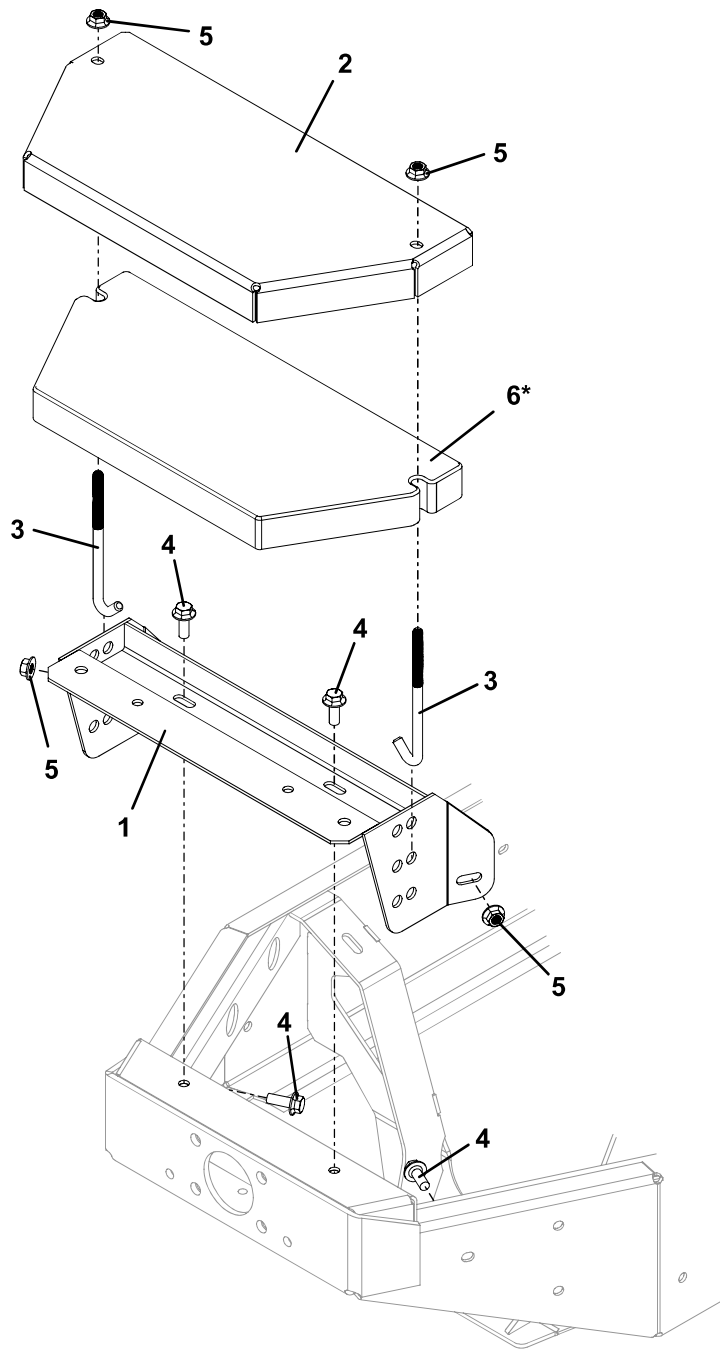

COUNTERWEIGHT MOUNT KIT

10133

Item No.	Order No.	Description	Item No.	Order No.	Description
	503220	Counterweight Mount Kit	4	253203	Whiz Bolt .375-16 x 1
1	644915	Weight Mount	5	253043	Whiz Nut .375-16 Lg Flange
2	729691	Weight Cover	*6	503218	Counterweight - 50#
3	240151	Hook Bolt .375-16 x 6			